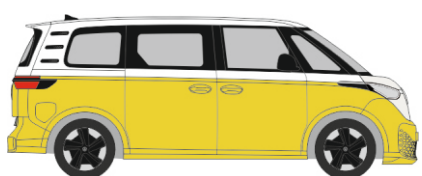

VOLKSWAGEN ID. Buzz People  
„orange metallic“  
21913 | 1:87 | D | 18,90 €

VOLKSWAGEN ID. Buzz People  
„bay leaf green metallic“  
21914 | 1:87 | D | 18,90 €

VOLKSWAGEN ID. Buzz People  
„lemongelb metallic“  
21915 | 1:87 | D | 18,90 €

VOLKSWAGEN ID. Buzz People  
„candy weiß/orange metallic“  
21916 | 1:87 | D | 19,90 €

VOLKSWAGEN ID. Buzz People  
„candy weiß/bay leaf green metallic“  
21917 | 1:87 | D | 19,90 €

VOLKSWAGEN ID. Buzz People  
„candy weiß/lemongelb metallic“  
21918 | 1:87 | D | 19,90 €