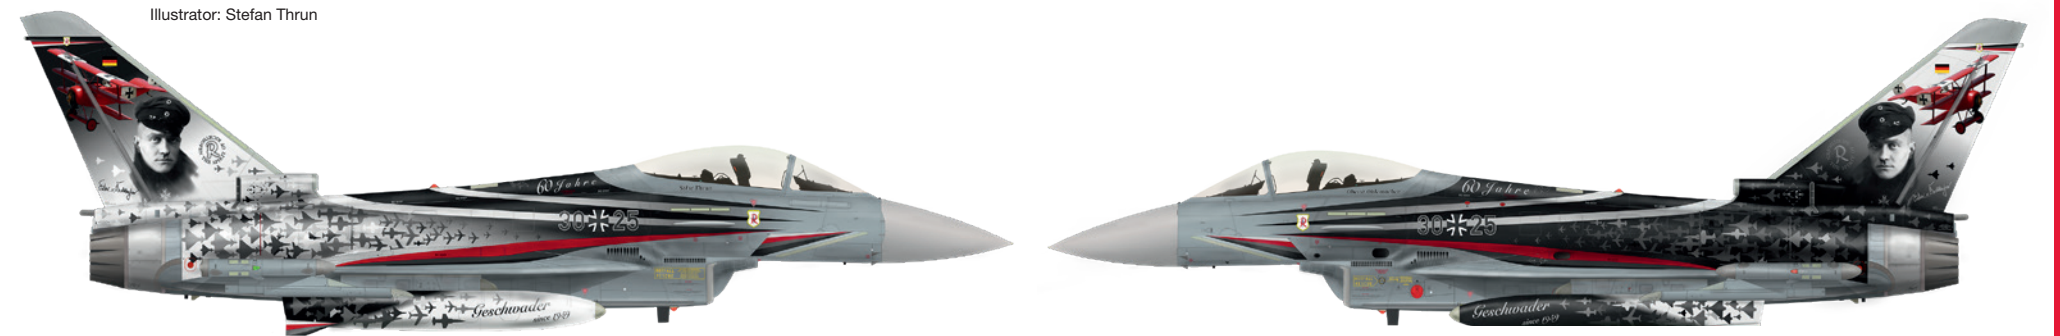

↔ 22,2 cm 1/72
119,95 €

580533
Luftwaffe Eurofighter Typhoon - TaktLwG 71, 60th Anniversary „The Spirit of Richthofen“, Wittmundhafen Air Base – 30✪25