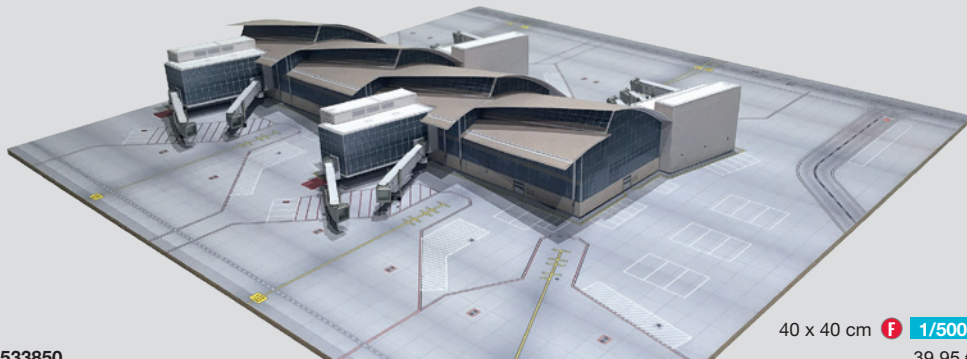

533706
Airport Bus Set 4-in-1 set

40 x 40 cm **F** **1/500**
39,95 €