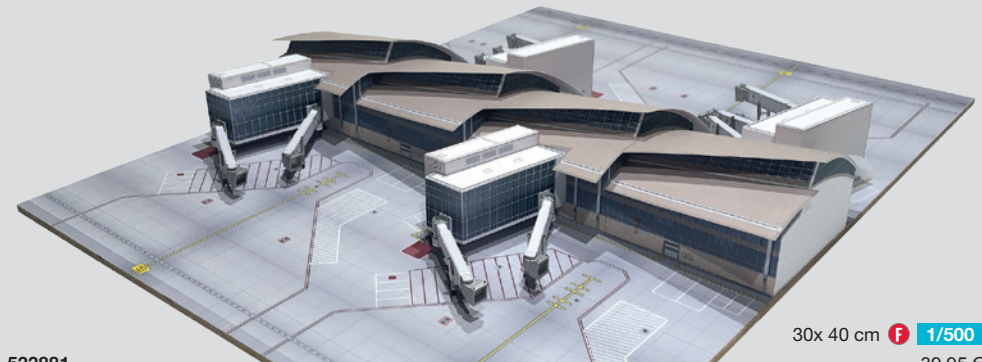

40 x 40 cm **F** **1/500**
39,95 €

533850
Los Angeles - Tom Bradley International Terminal - North Concourse
Kartonbausatz inklusive Bodenplatte / cardboard construction set, baseplate included

40 x 40 cm **F** **1/500**
39,95 €

533867
Los Angeles - Tom Bradley International Terminal - South Concourse
Kartonbausatz inklusive Bodenplatte / cardboard construction set, baseplate included

40 x 40 cm **F** **1/500**
39,95 €

533874
Los Angeles - Tom Bradley International Terminal - Great Hall
Kartonbausatz inklusive Bodenplatte / cardboard construction set, baseplate included