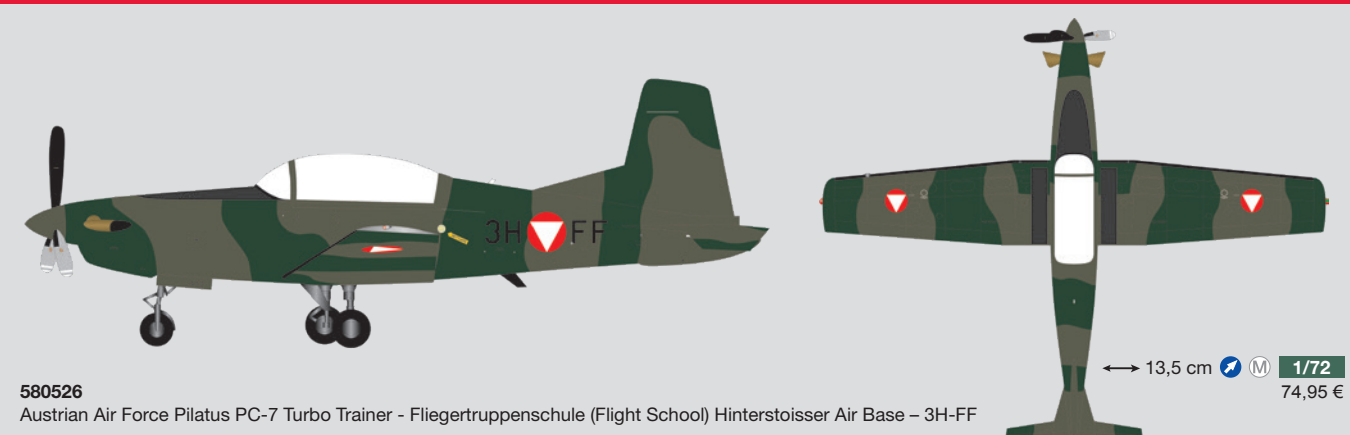

↔ 13,5 cm 1/72
74,95 €

580526
Austrian Air Force Pilatus PC-7 Turbo Trainer - Fliegertruppschule (Flight School) Hinterstoisser Air Base – 3H-FF

Illustrator: Stefan Thrun